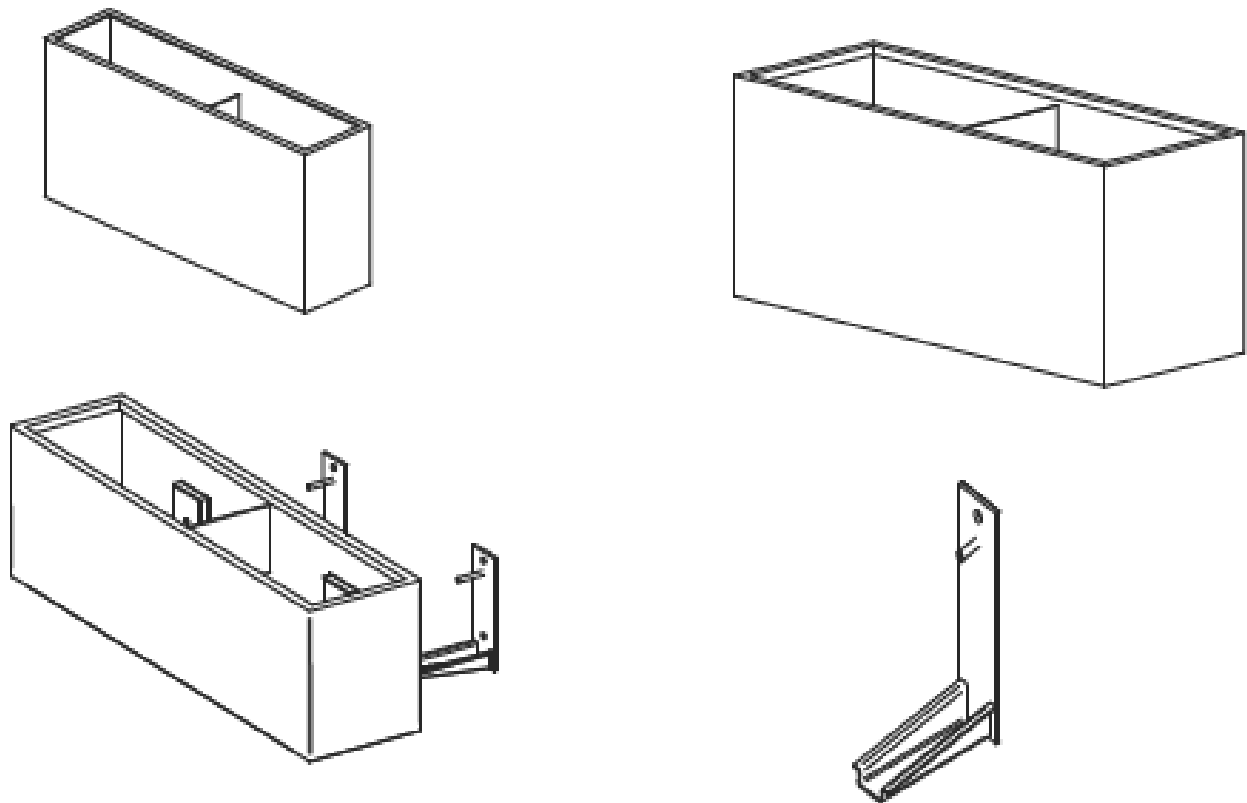

The Wayfarer Collection

The go-to planter for bringing your aesthetic landscape projects to life. Its versatility, durability, and customizable features make it a top choice among landscape architects. With round, square, and rectangular shapes available in a wide range of sizes, Wayfarer planters are crafted from top-quality materials such as FRP fiberglass and steel. Browse through our Wayfarer Collection for your next project and elevate your commercial or residential landscape design to the next level.