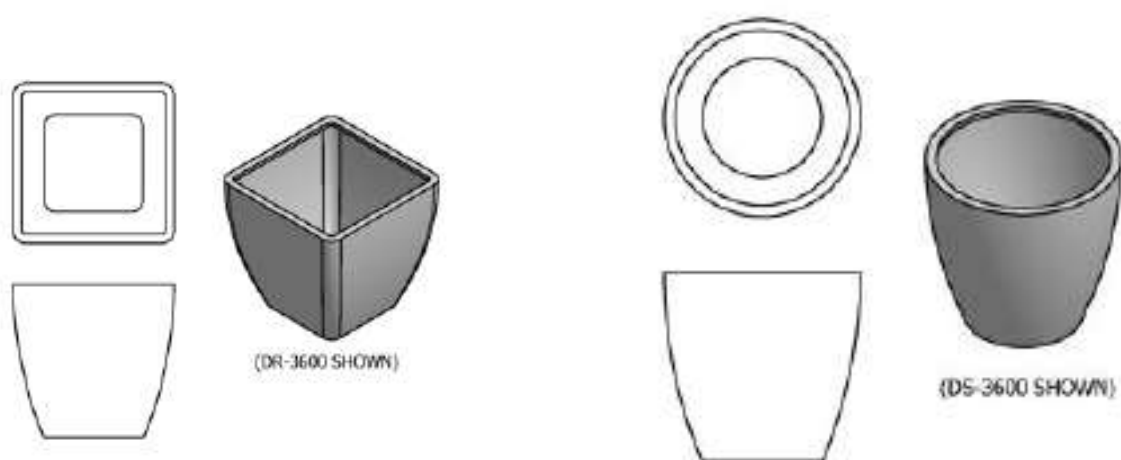

The Dusk Collection

The elegant addition to elevate any project. With its sleek and modern design featuring a unique curve and soft corners, this collection surprisingly lets you create a miniature version of lively indoor to let loose and unwind. The collection comes in a range of shapes, including round, square, and rectangular, and even has shallower sizes for stunning floral and colour displays. Transform crucial spaces into engaging and inviting areas by adding an aesthetic appeal that is offered by Dusk Collection.

Size Chart

DUSK COLLECTION				
ITEM DESCRIPTION	SHAPE	EXTERIOR SIZE	INTERIOR OPENING	BASE SIZE
DS 1800	ROUNDS	18" Dia X 18" Ht	14"	13.5"
DS 2400 / 2427	ROUNDS	24" Dia X 27" Ht	20"	15.5"
DS 2418	ROUNDS	24" Dia X 18" Ht	20"	13.5"
DS 3000	ROUNDS	30" Dia X 32" Ht	26"	18.5"
DS 3600	ROUNDS	36" Dia X 34" Ht	32"	22.5"
DS 3624	ROUNDS	36" Dia X 24" Ht	32"	22.5"
DS 4200	ROUNDS	42" Dia X 36" Ht	38"	26.5"
DS 4824	ROUNDS	48" Dia X 24" Ht	44"	30.5"
DS 2442 (CUSTOM PRODUCT)	ROUNDS	24" Dia X 42" Ht	20"	16.5"