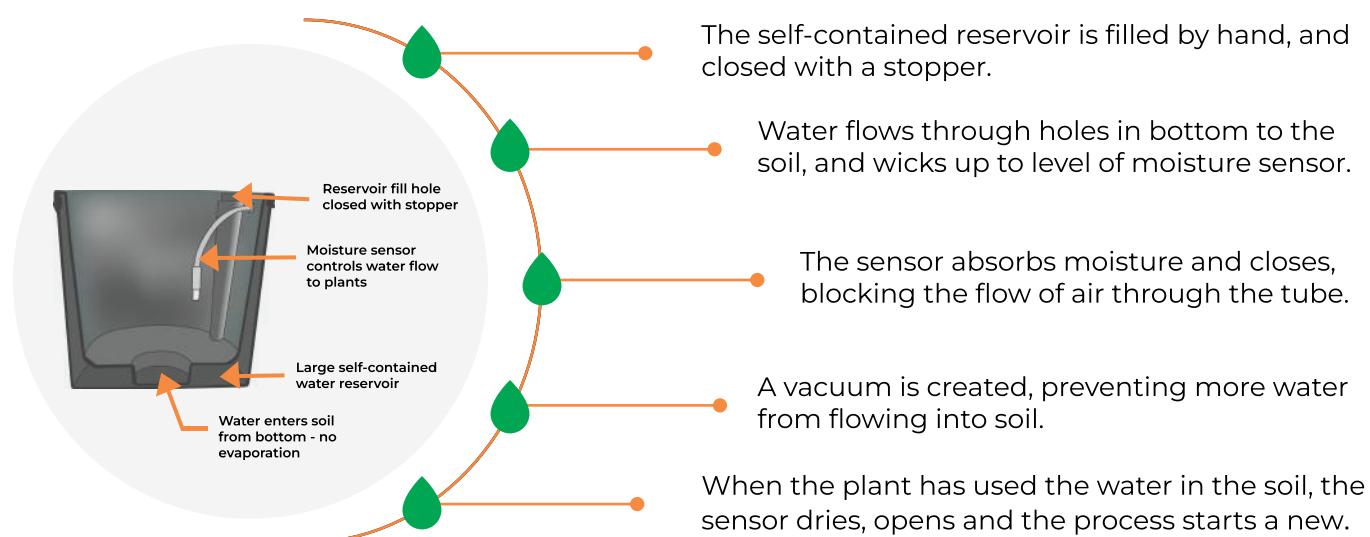

CWI Container Irrigation Insert

The ultimate self-watering system that's perfect for all your favorite plants! Designed to fit most cylindrical and slightly tapered decorative pots, this innovative system has been crafted with over 30 years of experience in the industry. Featuring our proven vacuum-sensor watering system, the CWI ensures precise moisture control, automatically watering your plants when the soil starts to dry. With an oversize reservoir, you can enjoy refill intervals up to four times longer than typical hand watering, making it perfect for both interior and exterior planters. Plus, the unique sub-irrigation system ensures that your plants are watered from the bottom up, making it the most water-efficient irrigation option for pots and planters in the market. We have partnered with Tornesol siteworks USA to import innovative self-water sensors, patented by them. Invest in the CWI today and give your plants the love and care they deserve!

How It Works:

+91 98216 18369
vrinda@vrundavan.co

Survey no 147/3/A, Survey No 153/2, Village Vharad,
Jambhulpada, Sudhagad, Raigad - 410205.

www.vrundavan.co

Size Chart

CWI - Container Irrigation Insert		
Sr. No.	Item name	Item Description
1	CWI-750	Outside Dimensions: 8.75"Dia./ 6"Height Water Capacity: 2.0 Pint
2	CWI-1200	Outside Dimensions: 12.5"Dia. / 11.25"Height Water Capacity: 1.5
3	CWI-1400	Outside Dimensions: 15.75"Dia. / 14"Height Water Capacity: 2.0
4	CWI-1650	Outside Dimensions: 18"Dia. / 16.75"Height Water Capacity: 4.0
5	CWI-1700	Outside Dimensions: 18.25"Dia. / 18.5"Height Water Capacity: 4.5
6	CWI-2200	Outside Dimensions: 23.7"Dia. / 19.75"Height Water Capacity: 8.0