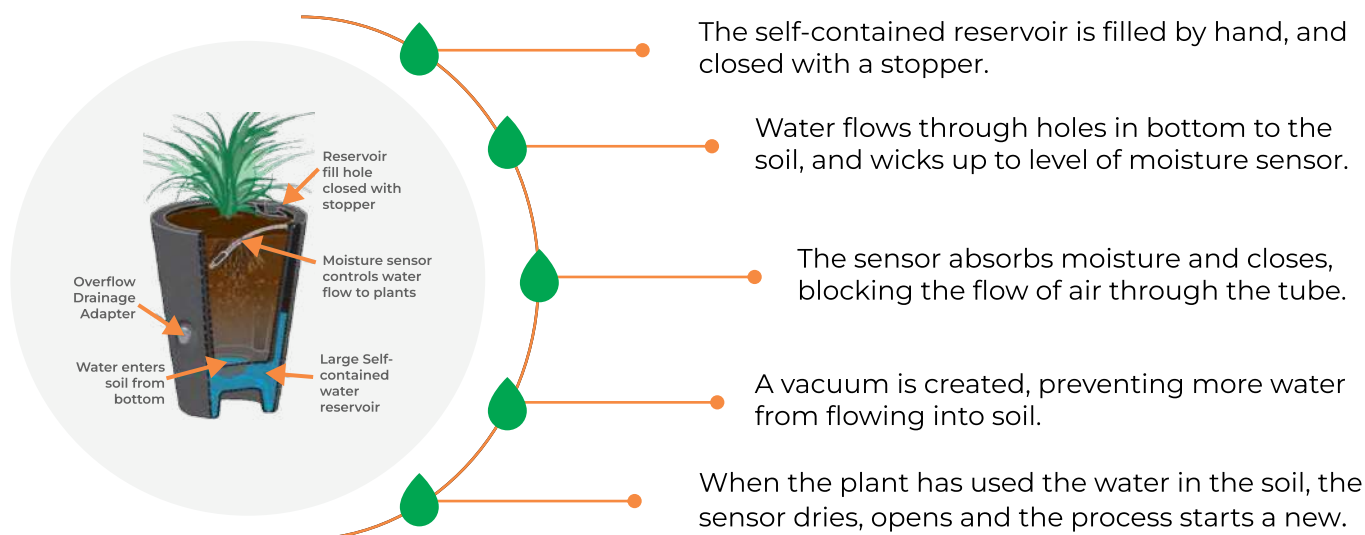

How It Works: